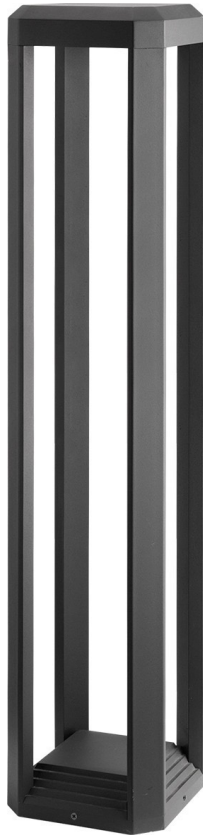

SPECTRA.

BALI

Available colors:	● Dark Grey
Beam angle:	L°
Location:	Exterior
Manufacturer:	
Wattage:	13W
Materials:	Aluminum
Led Color:	2700K / 4000K / 6500K
Product Dimension:	151*151*800mm
IP Code:	65
Fixation:	Surface
CRI :	80
Lumen Output:	570LM
Input:	110-240V 50/60 Hz

DIMENSION DRAW: